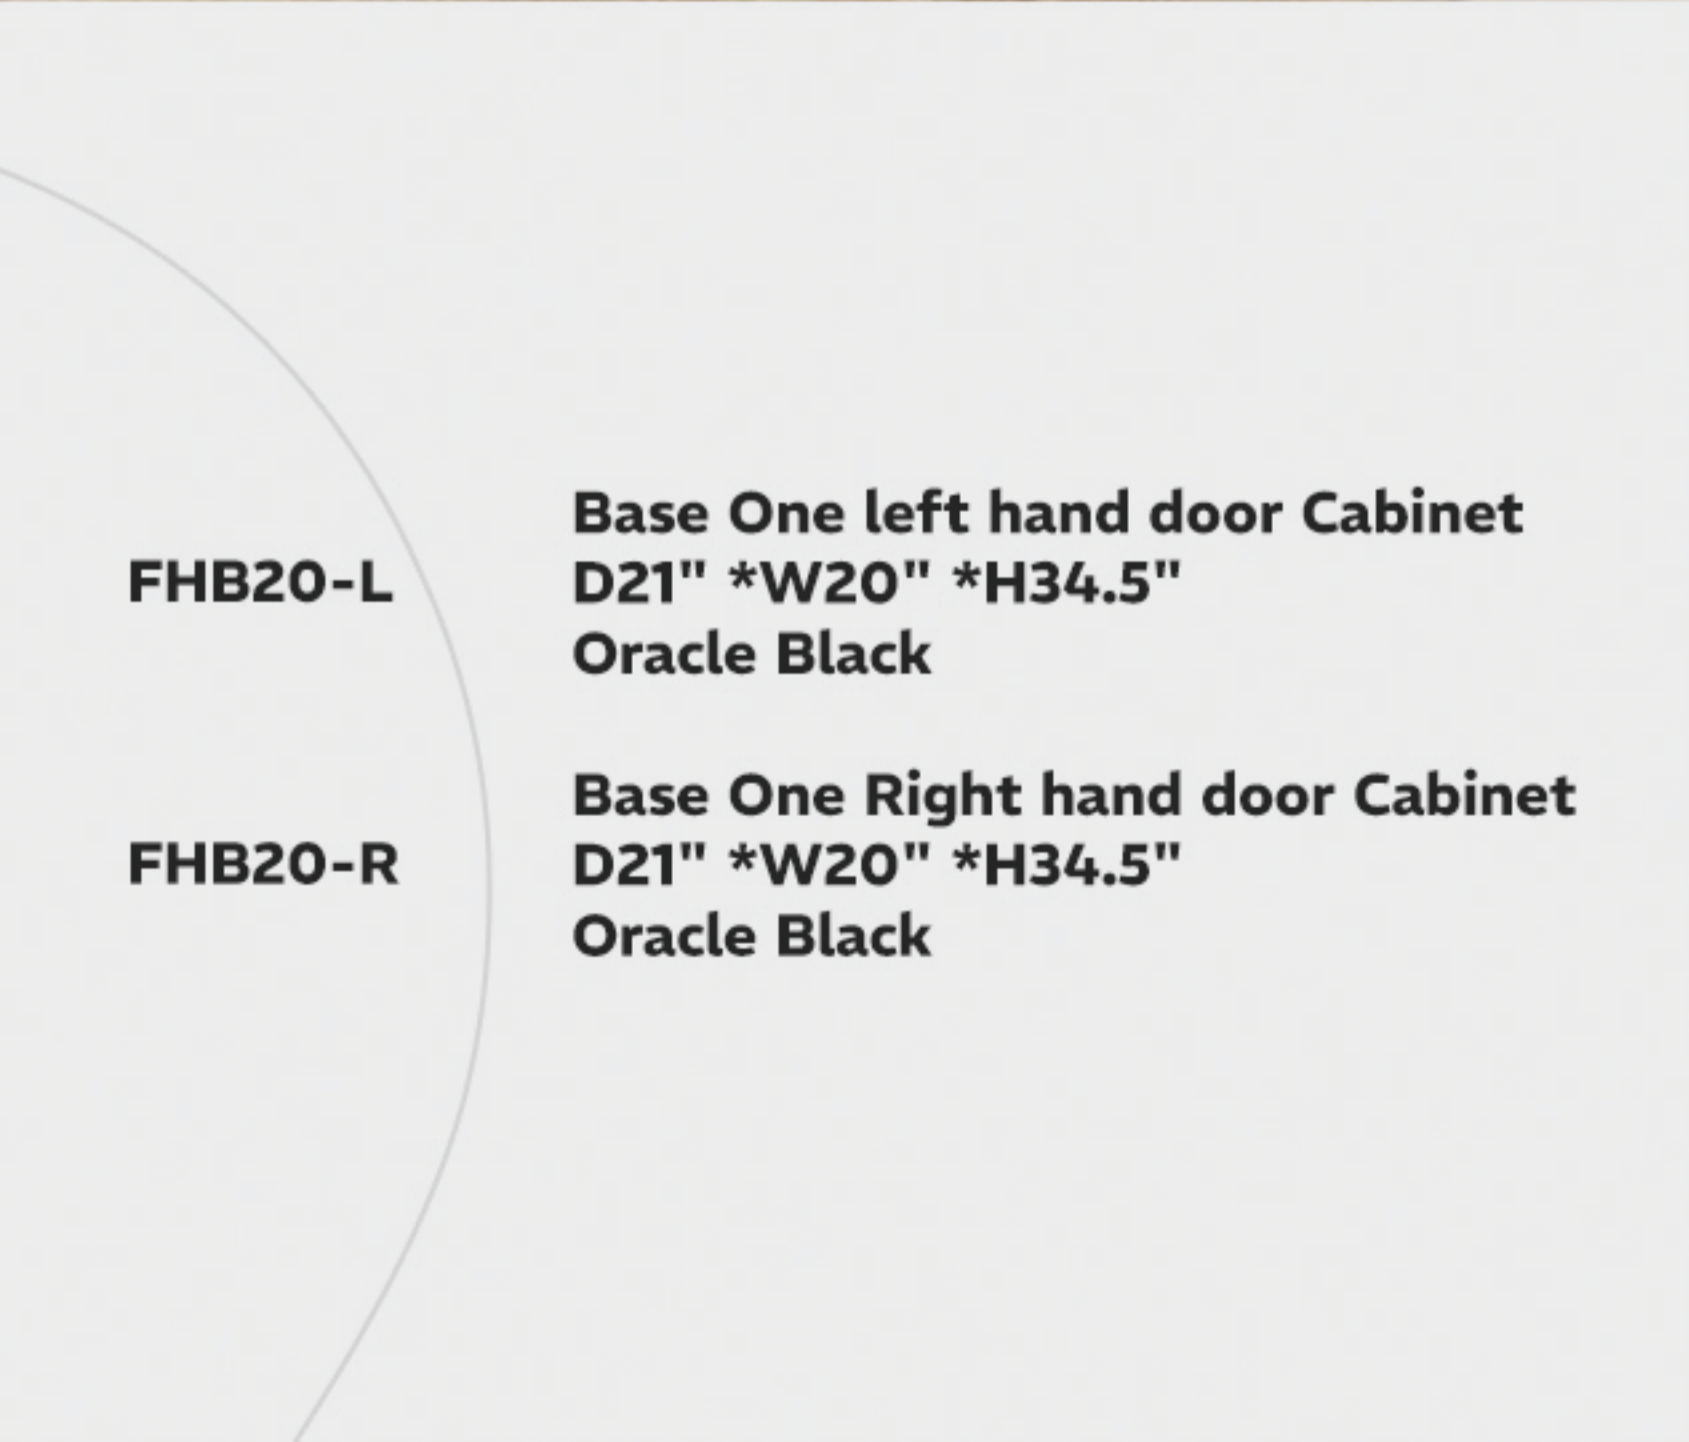

FHB20-L

**Base One left hand door Cabinet
D21" *W20" *H34.5"
Oracle Black**

FHB20-R

**Base One Right hand door Cabinet
D21" *W20" *H34.5"
Oracle Black**

**FHB20
Wood Door
(A)**

**Wood door (Oracle Black)
Use on FHB20**

**FHB20
Wood Door
(C)**

**Wood Door (Mahogany Hulu)
Use on FHB20**

**FHB20
Wood Door
(B)**

**Wood Door (Oracle White)
Use on FHB20**

**FHB20
Wood door
(D)**

**Wood Door (Desert Tan)
Use on FHB20**