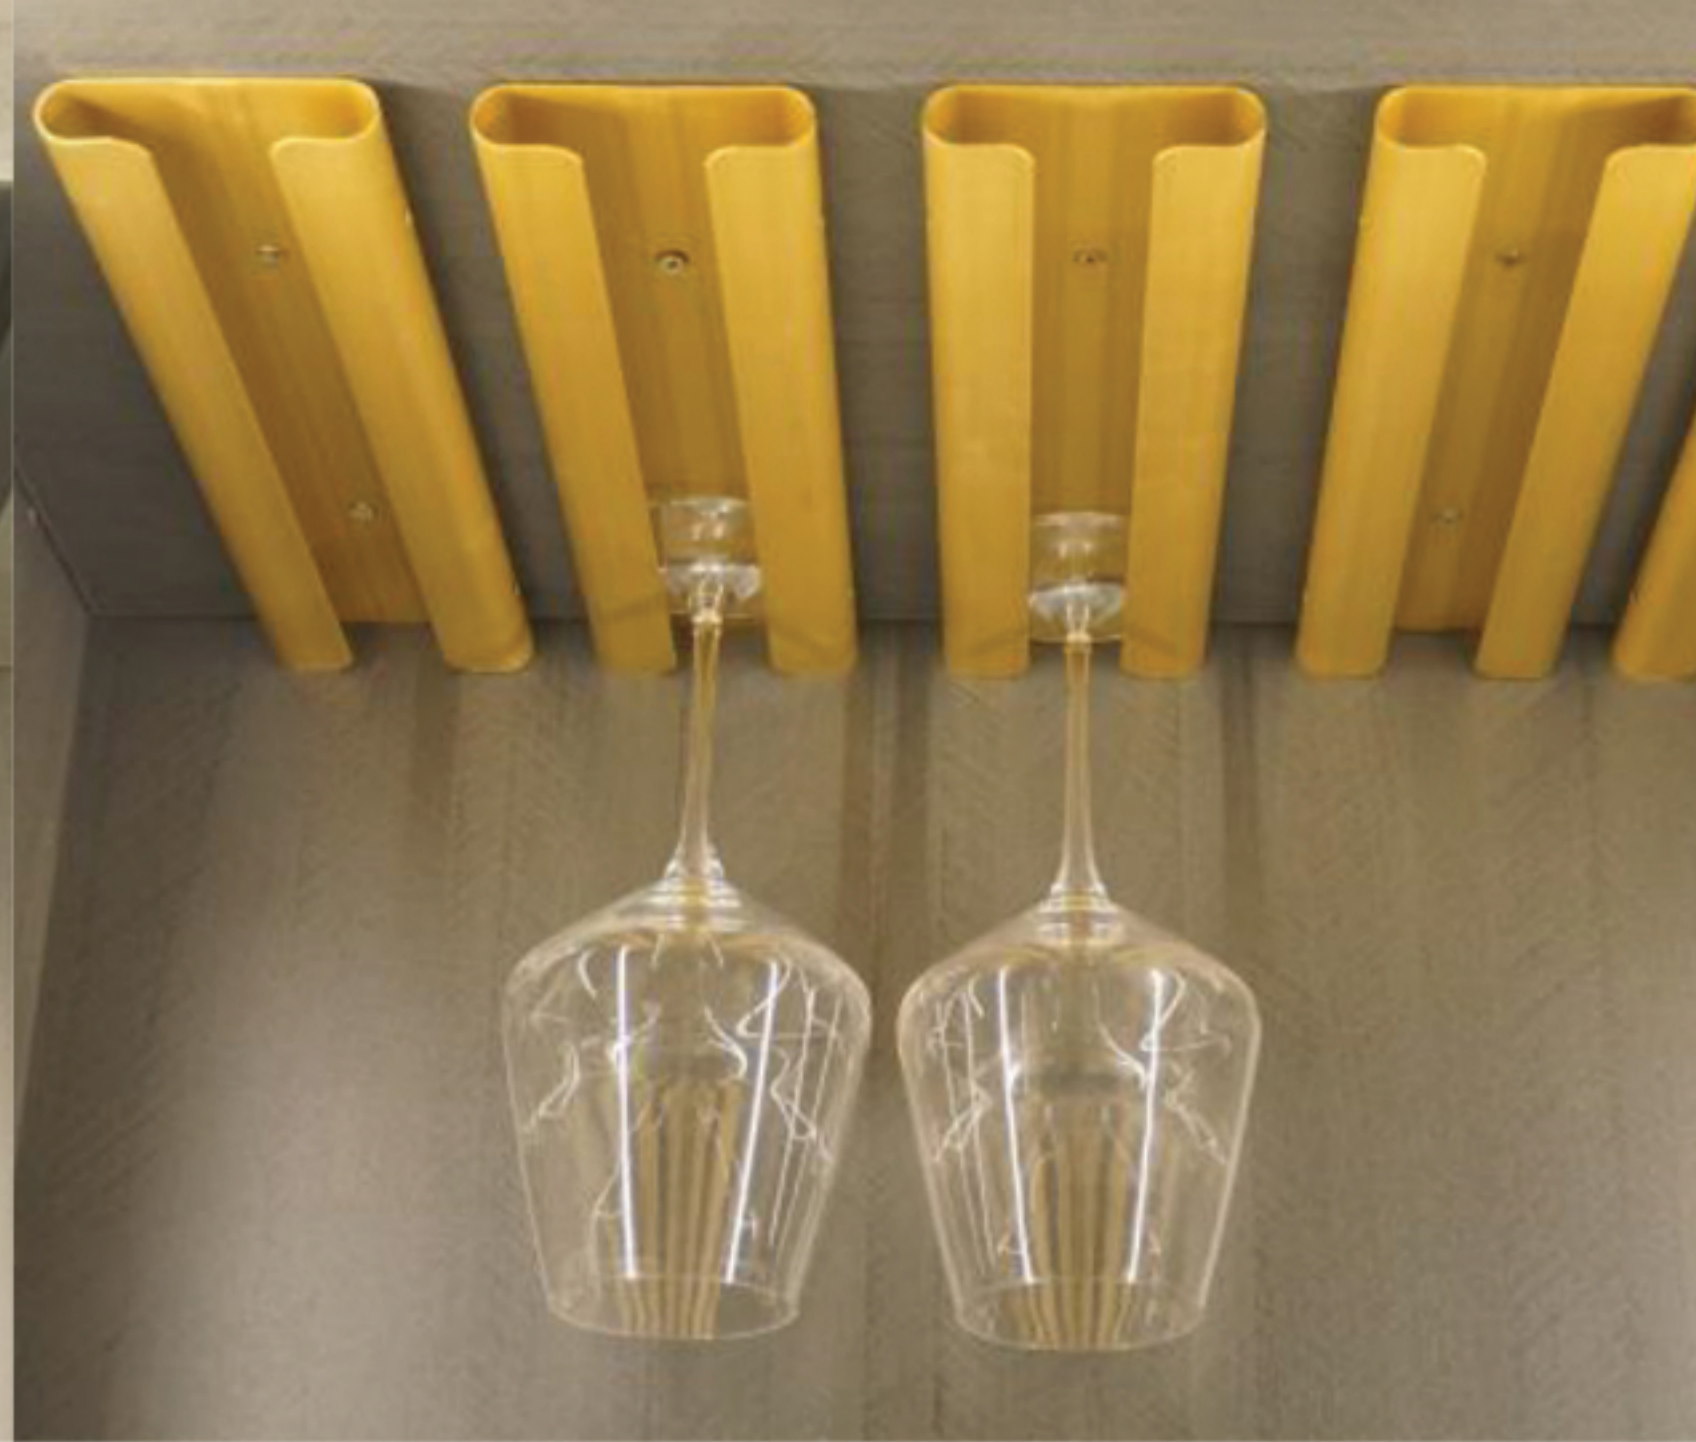

UC800
Glass Holder

Glass Holder
Use on UC800

UC900
Glass Holder

Glass Holder
Use on UC900

Available in
the following colors:
Gold frame and
Black frame.

**Single
Wine Rack**

**Single Wine Rack
Both sides use**

Available in the following colors:
Black and Gold.

**Deluxe
Wine Rack**

Deluxe Wine Rack

**Single Glass
Holder-Black**

Single Glass Holder Black

**Single Glass
Holder-Gold**

Single Glass Holder Gold

**Five Glass
Holder**